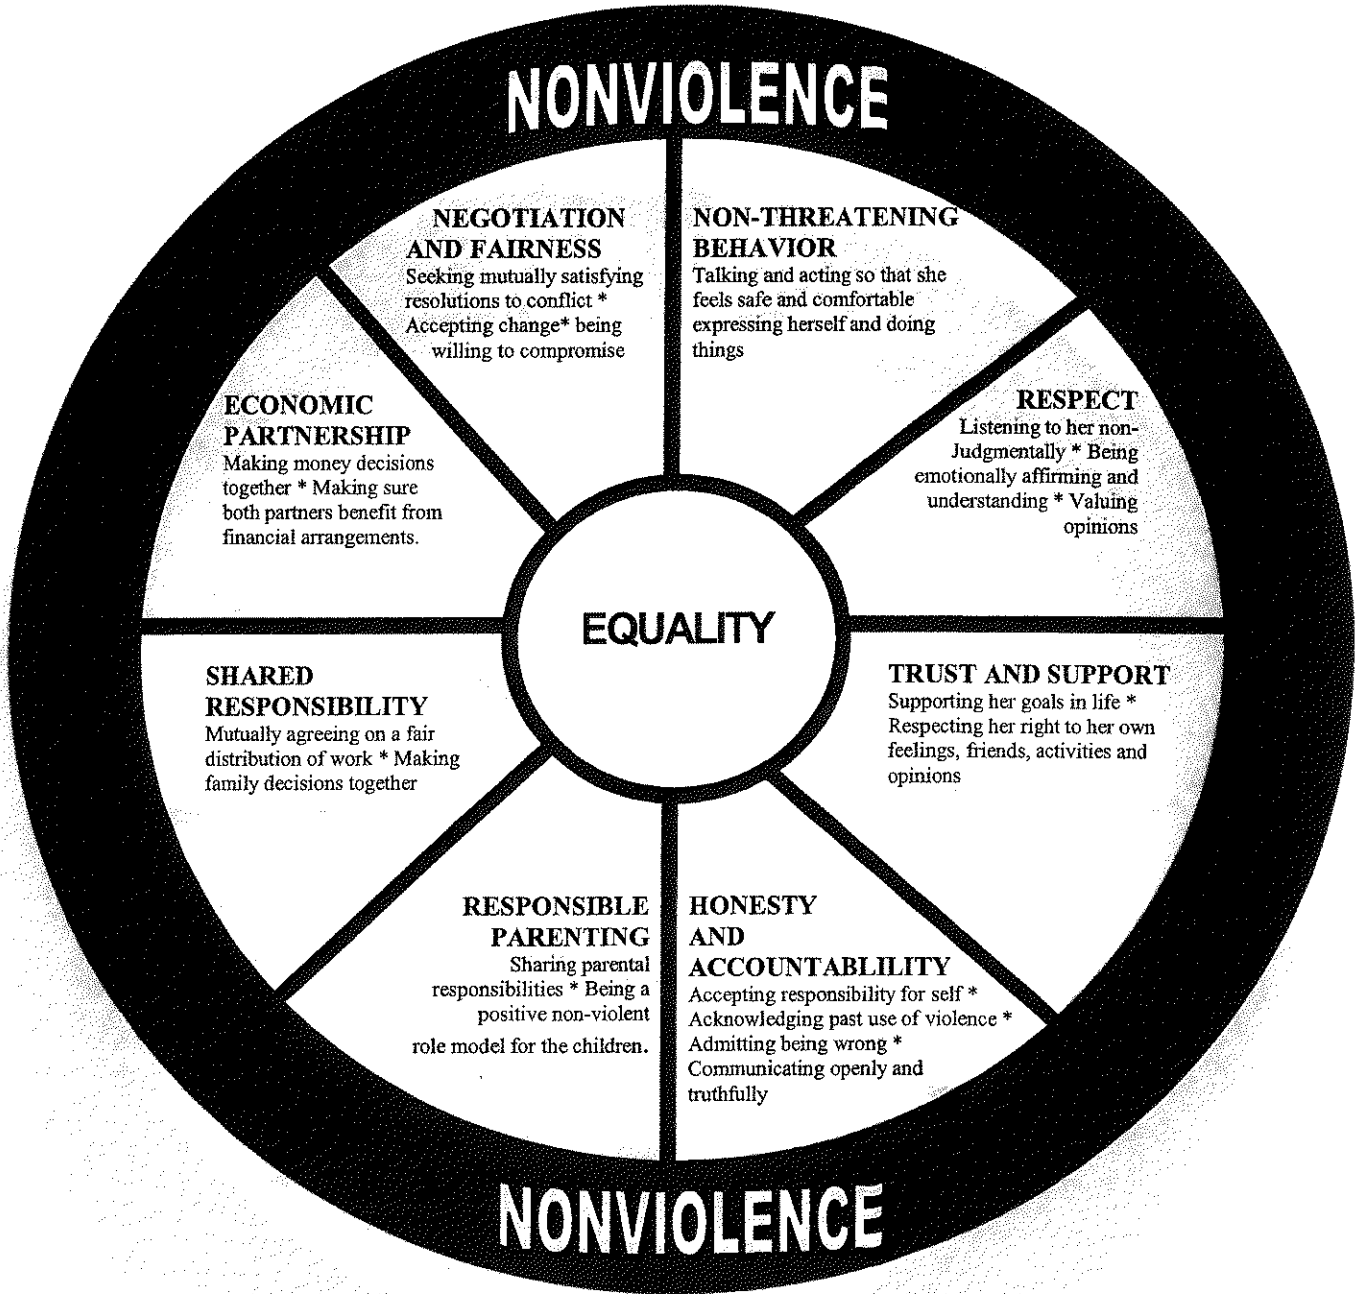

POWER AND CONTROL WHEEL

The Power and Control and Equality Wheels

These wheels were developed by Duluth Domestic Abuse Intervention Project (DAIP) to use in connection with the DAIP batterers' treatment program, "Power and Control: Tactics of Men Who Batter." They show graphically how a system of power and control supports violence and how, alternatively, a system of equality supports non-violence. In the authorized programs, batterers' groups look closely at each of these issues and examine their own behaviors and underlying attitudes.

EQUALITY WHEEL

DOMESTIC ABUSE INTERVENTION PROJECT
Duluth, Minnesota